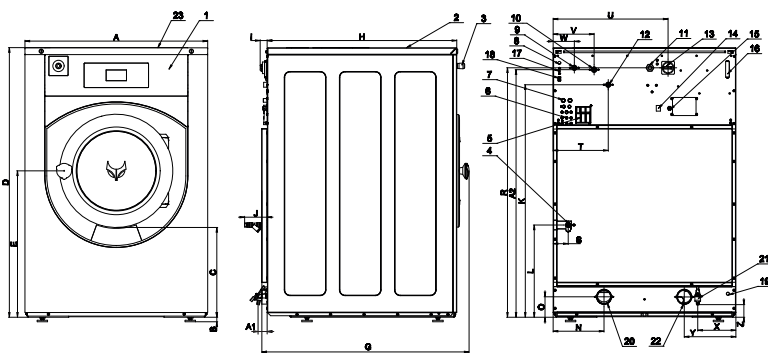

IY180	IY240	IY280
INNERDRUM			
CAPACITY 10:1 (KG)	18	24	28
CAPACITY 9:1 (KG)	20	27	31
VOLUME (L)	180	240	280
DIAMETER (MM)	750	750	750
DRUM SPEED			
WASH (RPM)	42	42	42
EXTRACTION (RPM)	980	980	915
G-FACTOR	400	400	350
MOTOR			
MOTOR POWER (kW)	2,20	3	3
HEATING			
ELECTRICITY (KW)	12	18	21,9
STEAM (BAR)	1 - 8	1 - 8	1 - 8
HOT WATER (°C)	90	90	90
SOUND PRESSURE LEVEL (DB) (A)	< 65	< 65	< 65
WATER VALVES CONNECTION (BSP)	3/4"	3/4"	3/4"
WATER PRESSURE (KPA)	100-800	100-800	100-800
REC. WATER PRESSURE (KPA)	300-500	300-500	300-500
WATER INLET (L/MIN)	20	20	20-50
DRAIN VALVE OUTER (MM)	Ø 76	Ø 76	Ø 76
FLOW AMOUNT WITH DRAIN VALVE (L/MIN)	210	210	210
STEAM VALVE CONNECTION (BSP)	1/2"	1/2"	1/2"
STEAM PRESSURE (KPA)	100-800	100-800	100-800
TRANSPORT DATA			
GROSS WEIGHT (KG)	395	450	515
NET WEIGHT (KG)	380	430	495
PACKING DIMENSIONS H x W x D (MM)	1570 x 1025 x 1015	1570 x 1025 x 1150	1570 x 1025 x 1225

	A	B	C	D	E	F	G	H	I	J	K	L	M	N	O	P	Q
IY180	970	24	477	1430	777	335	960	872	48	90	1234	490	108,5	270	203	N/A	67
IY240	970	24	477	1430	777	335	1095	1007	48	90	1234	490	108,5	270	203	N/A	67
IY280	970	24	477	1430	777	335	1175	1087	48	90	1234	490	108,5	270	203	N/A	67
	width			height			depth										

	R	S	T	U	V	W
IY180	1324	80	293	610	218	113
IY240	1324	80	293	610	218	113
IY280	1324	80	293	610	218	113

1. Control panel
2. Soap dispenser
3. Centralstop button
4. Steam connection
5. Air relieve
6. Liquid soap connection
7. Recycled water inlet
8. Recycled water valve cable inlet
9. Cold water inlet, soft
10. Cold water inlet, hard
11. Electrical connection
12. Hot water inlet
13. Main switch/Field wiring terminal (NA models)
14. Heating change-over switch
15. Liquid soap pump electrical connection
16. Fuses
17. USB port - optional
18. PC programming connection
19. Discharge water cable inlet
20. Drain valve - 3 in. [76 mm]
21. Drain Valve - 1/2", applicable for wash bath sample (on request only)
22. Drain valve or recycle valve - 3 in. [76 mm] 280 L Models only)
23. Hidden USB port (under top cover) - standard